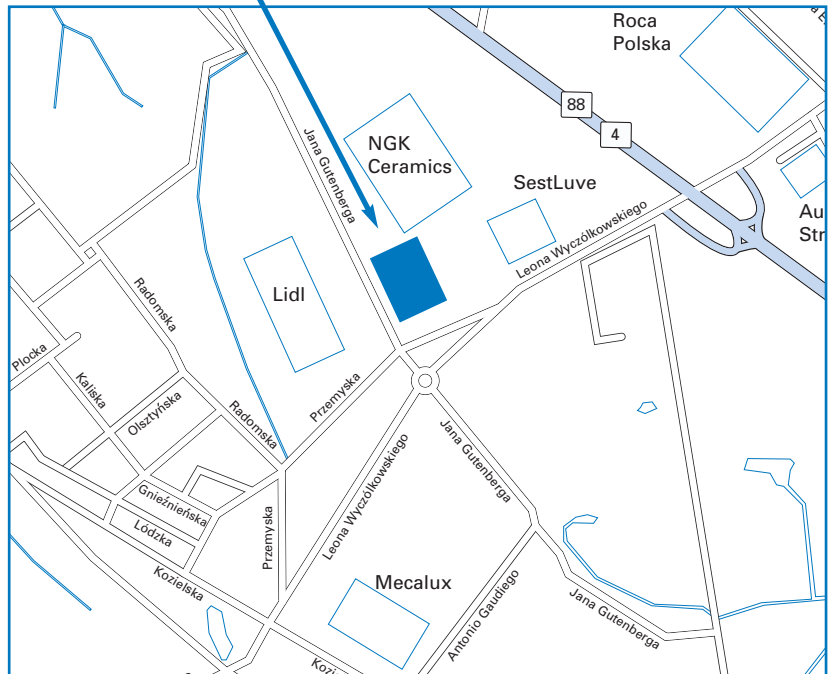

Driving Directions to Hirschvogel Kotani Poland Sp. z o.o.

From Port Lotniczy Wrocław:

- Drive straight on **Graniczna** for 3,4 km.
- At the roundabout, turn left **Minska** and carry on for 223 m.
- Turn right **Strzegomska** and carry on for 107 m.
- Carry straight on **Most Strzegomski** for 1,3 km.
- Take **Klecinska** and carry on for 10 km.
- Take **A4/4/E40** and carry on for 143 km.
- Take exit number **293** and continue along **4/88** and carry on for 3,7 km.
- Turn right and carry on for 468 m.
- Turn right **Jana Gutenberga** and carry on for 722 m.
- Arrival at Hirschvogel Kotani Poland.

From Port Lotniczy Kraków:

- At the roundabout, turn right **Na Lotnisko** and carry on for 86 m.
- Turn right **A4/7/E40/E77** and carry on for 1,8 km.
- Take **A4** (A4/E40/E462) and carry on for 104 km.
- Turn right **4/88** and carry on for 3,4 km.
- Turn right and carry on for 468 m.
- Turn right **Jana Gutenberga** and carry on for 722 m.
- Arrival at Hirschvogel Kotani Poland.

**Hirschvogel Kotani
Poland**

Technology in Motion

From Port Lotniczy Katowice:

- Turn right **913** and carry on for 12 km.
- At the roundabout **Tarnogórska**, carry straight on **78** and carry on for 3,4 km.
- Turn left **Obwodowa (78)** and carry on for 3,5 km.
- Turn left **Gliwicka** and carry on for 17 km.
- Turn **4/88** and carry on for 6,1 km.
- Turn left **Leona Wyczółkowskiego** and carry on for 217 m.
- Turn left **Leona Wyczółkowskiego** and carry on for 606 m.
- At the roundabout, turn right **Jana Gutenberga** and carry on for 200 m.
- Arrival at Hirschvogel Kotani Poland.