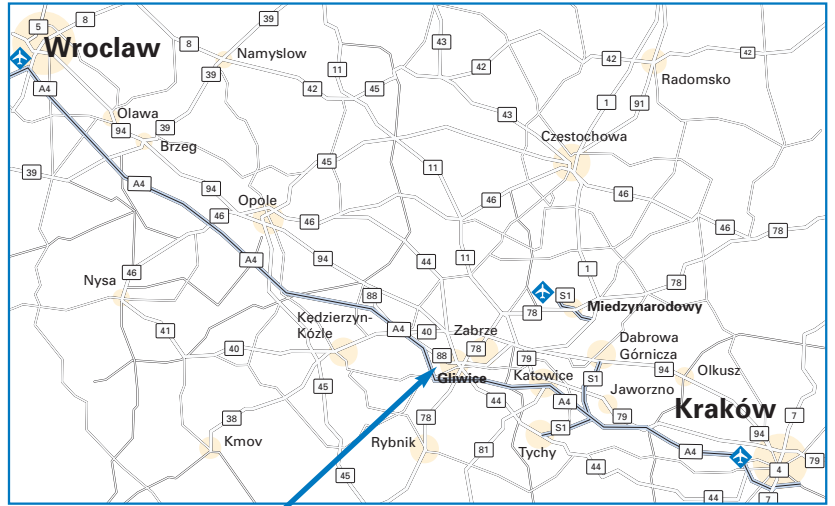

Driving Directions to Hirschvogel Kotani Poland Sp. z o.o.

From Port Lotniczy Wrocław:

- Drive straight on **Graniczna** for 3,4 km.
- At the roundabout, turn left **Minska** and carry on for 223 m.
- Turn right **Strzegomska** and carry on for 107 m.
- Carry straight on **Most Strzegomski** for 1,3 km.
- Take **Klecinska** and carry on for 10 km.
- Take **A4/4/E40** and carry on for 143 km.
- Take exit number **293** and continue along **4/88** and carry on for 3,7 km.
- Turn right and carry on for 468 m.
- Turn right **Jana Gutenberga** and carry on for 722 m.
- Arrival at Hirschvogel Kotani Poland.

From Port Lotniczy Kraków:

- At the roundabout, turn right **Na Lotnisko** and carry on for 86 m.
- Turn right **A4/7/E40/E77** and carry on for 1,8 km.
- Take **A4** (A4/E40/E462) and carry on for 104 km.
- Turn right **4/88** and carry on for 3,4 km.
- Turn right and carry on for 468 m.
- Turn right **Jana Gutenberga** and carry on for 722 m.
- Arrival at Hirschvogel Kotani Poland.

**Hirschvogel Kotani
Poland**

Technology in Motion

From Port Lotniczy Katowice:

- Turn right **913** and carry on for 12 km.
- At the roundabout **Tarnogórska**, carry straight on **78** and carry on for 3,4 km.
- Turn left **Obwodowa (78)** and carry on for 3,5 km.
- Turn left **Gliwicka** and carry on for 17 km.
- Turn **4/88** and carry on for 6,1 km.
- Turn left **Leona Wyczółkowskiego** and carry on for 217 m.
- Turn left **Leona Wyczółkowskiego** and carry on for 606 m.
- At the roundabout, turn right **Jana Gutenberga** and carry on for 200 m.
- Arrival at Hirschvogel Kotani Poland.