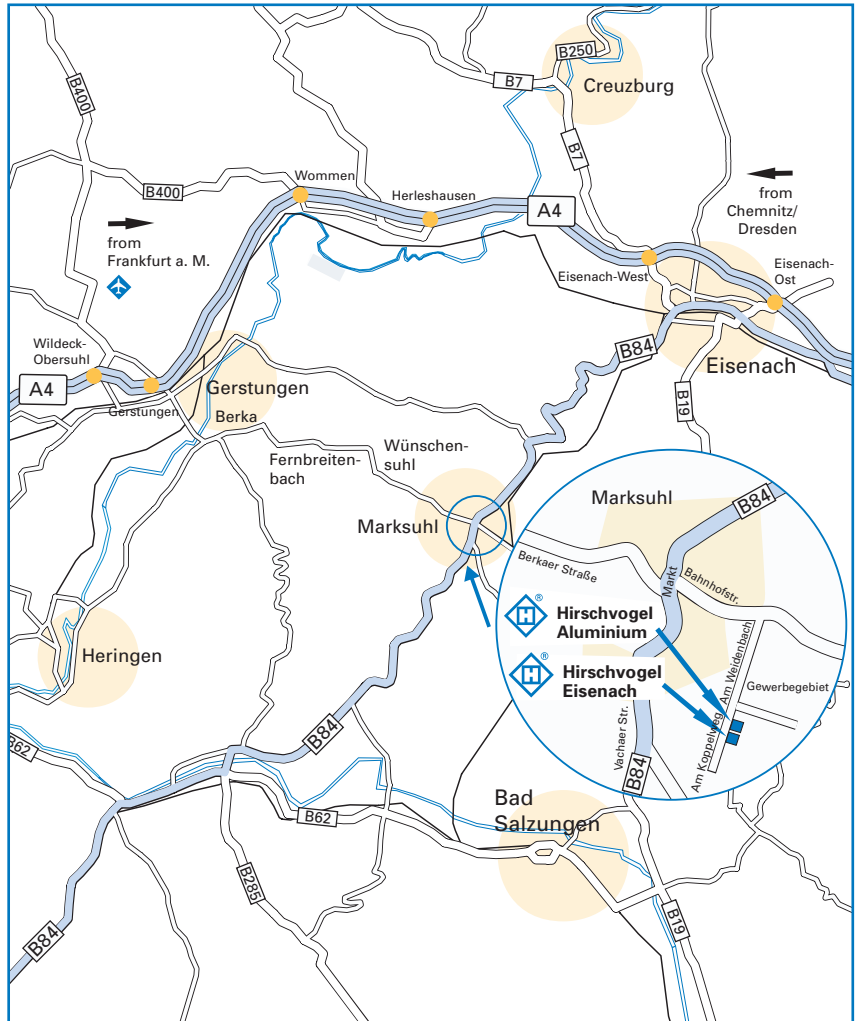

## The A7 from Würzburg:

- Follow the A7 in the direction of Hannover.
- Exit onto the A4 at the Kirchheimer Dreieck and drive in the direction of Chemnitz/Dresden.
- Follow the A4 until you reach the exit at Gerstungen.
- Drive towards Marksuhl via Berka, Fernbreitenbach and Wünschensuhl.
- Drive into Marksuhl along the Berkauer Strasse, across the marketplace and into the Bahnhofstrasse.
- Once you reach the end of the town, turn right into "Am Weidenbach", which changes into "Am Koppelweg", where you will find the Hirschvogel Eisenach GmbH (see magnified section of the map).

## The A71 from Schweinfurt

- Follow the A71 in the direction of Erfurt.
- Exit onto the B19 at Meiningen-Nord and drive in the direction of Eisenach.
- Follow the B19 for approx. 40 km (25 miles) until you reach Waldfisch.
- Turn left in Waldfisch and drive towards Marksuhl.
- Drive through Möhra, Ettenhausen, Burkhardtroda and Meileshof in the direction of Marksuhl.
- Turn left after Meileshof into the street "Im Weihersfelde".
- Once you reach the end of the street, turn left into "Am Koppelweg", where you will see the Hirschvogel Eisenach GmbH (see magnified section of the map).

## The A5 from Frankfurt am Main:

- Follow the A5 towards Alsfeld/Bad Hersfeld.
- Exit onto the A4 at the Kirchheimer Dreieck in the direction of Chemnitz/Dresden.
- Now follow the directions given above: "The A7 from Würzburg".

## The A4 from Chemnitz/Dresden:

- Follow the A4 towards Eisenach.
- Exit at Eisenach-Ost onto the B84 in the direction of Bad Salzungen/Vacha and drive to Marksuhl.
- Turn left at the marketplace in Marksuhl into the Bahnhofstrasse.
- Now follow the directions given above: "The A7 from Würzburg".