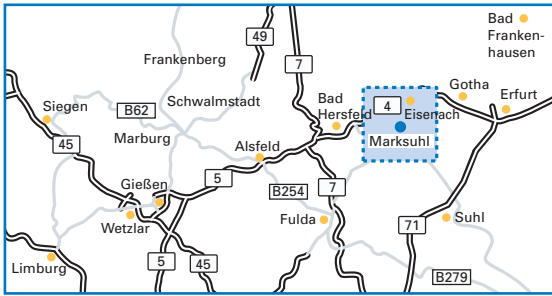

## The A7 from Würzburg:

- Follow the A7 in the direction of Hannover.
- Exit onto the A4 at the Kirchheimer Dreieck and drive in the direction of Chemnitz/Dresden.
- Follow the A4 until you reach the exit at Gerstungen.
- Drive towards Marksuhl via Berka, Fernbreitenbach and Wünschensuhl.
- Drive into Marksuhl along the Berkauer Strasse, across the marketplace and into the Bahnhofstrasse.
- Once you reach the end of the town, turn right into "Am Weidenbach", which changes into "Am Koppelweg", where you will find the Hirschvogel Eisenach GmbH (see magnified section of the map).

## The A7 from Hannover:

- Follow the A7 in the direction of Würzburg.
- Exit onto the A4 at the Kirchheimer Dreieck in the direction of Chemnitz/Dresden.
- Now follow the directions given above: "The A7 from Würzburg".

## The A5 from Frankfurt am Main:

- Follow the A5 towards Alsfeld/Bad Hersfeld.
- Exit onto the A4 at the Kirchheimer Dreieck in the direction of Chemnitz/Dresden.
- Now follow the directions given above: "The A7 from Würzburg".

## The A4 from Chemnitz/Dresden:

- Follow the A4 towards Eisenach.
- Exit at Eisenach-Ost onto the B84 in the direction of Bad Salzungen/Vacha and drive to Marksuhl.
- Turn left at the marketplace in Marksuhl into the Bahnhofstrasse.
- Now follow the directions given above: "The A7 from Würzburg".