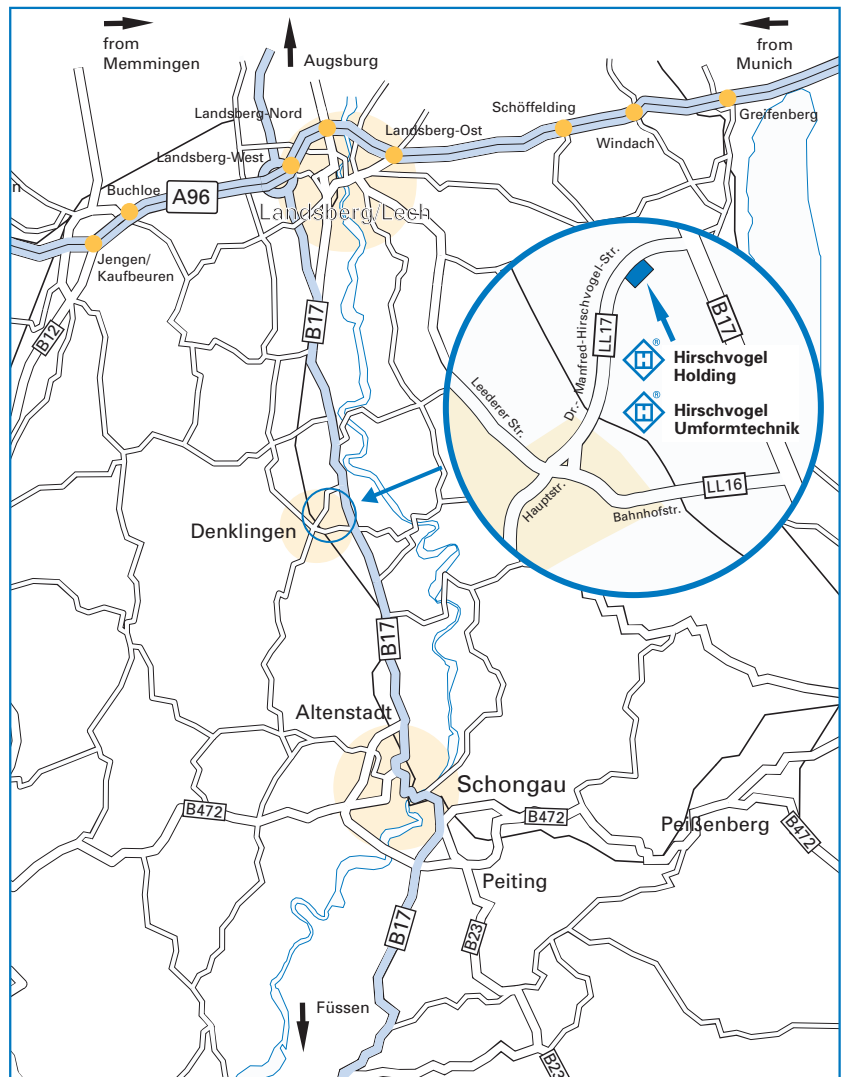

### From Munich Airport:

- Follow the signs in the direction of Munich on the A92 until you reach the A99 beltway. Keep heading in the direction of Lindau (A96).
- Change from the A99 onto the A96 in direction of Lindau at the A96/A99 interchange.
- Exit the A96 at Landsberg-West. At the roundabout, take the 3rd exit in the direction of Füssen/Garmisch-Part./Schongau.
- Now follow the directions given above: "The A96 from Munich".

### The A96 from Memmingen:

- Follow the A96 towards Munich.
- Exit at Landsberg-West and take the 1st exit in the direction of Füssen/Garmisch-Part./Schongau.
- Now follow the directions given above: "The A96 from Munich".

### Nearest Airport:

Munich (approx. 75 minutes by car)

### Nearest Train Stations:

Augsburg Hbf. (Central Station)  
(approx. 60 minutes by car)  
or Kaufering (approx. 30 minutes by car)

If your navigation system doesn't find "Dr.-Manfred-Hirschvogel-Strasse 6", please try "Muehlstrasse 6" instead.