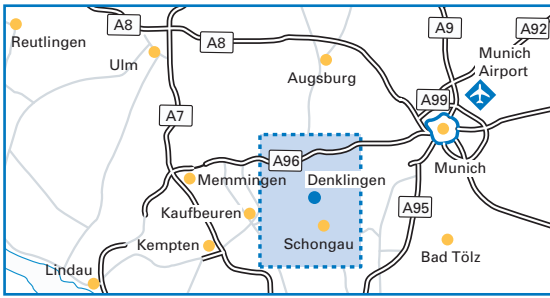

### The A96 from Munich:

- Follow the A96 in the direction of Lindau.
- Exit at Landsberg-West. At the roundabout, take the 3rd exit in the direction of Füssen/Garmisch-Part./Schongau. Take the B17.
- After approximately 15 km exit the B17 and turn right in the direction of Denklingen.
- After approximately 300 m you will see Hirschvogel Holding GmbH respectively Hirschvogel Umformtechnik GmbH on the left-hand side (see magnified section of the map).

### From Munich Airport:

- Follow the signs in the direction of Munich on the A92 until you reach the A99 beltway. Keep heading in the direction of Lindau (A96).
- Change from the A99 onto the A96 in direction of Lindau at the A96/A99 interchange.
- Exit the A96 at Landsberg-West. At the roundabout, take the 3rd exit in the direction of Füssen/Garmisch-Part./Schongau.
- Now follow the directions given above: "The A96 from Munich".

### The A96 from Memmingen:

- Follow the A96 towards Munich.
- Exit at Landsberg-West and take the 1st exit in the direction of Füssen/Garmisch-Part./Schongau.
- Now follow the directions given above: "The A96 from Munich".

### Nearest Airport:

Munich (approx. 75 minutes by car)